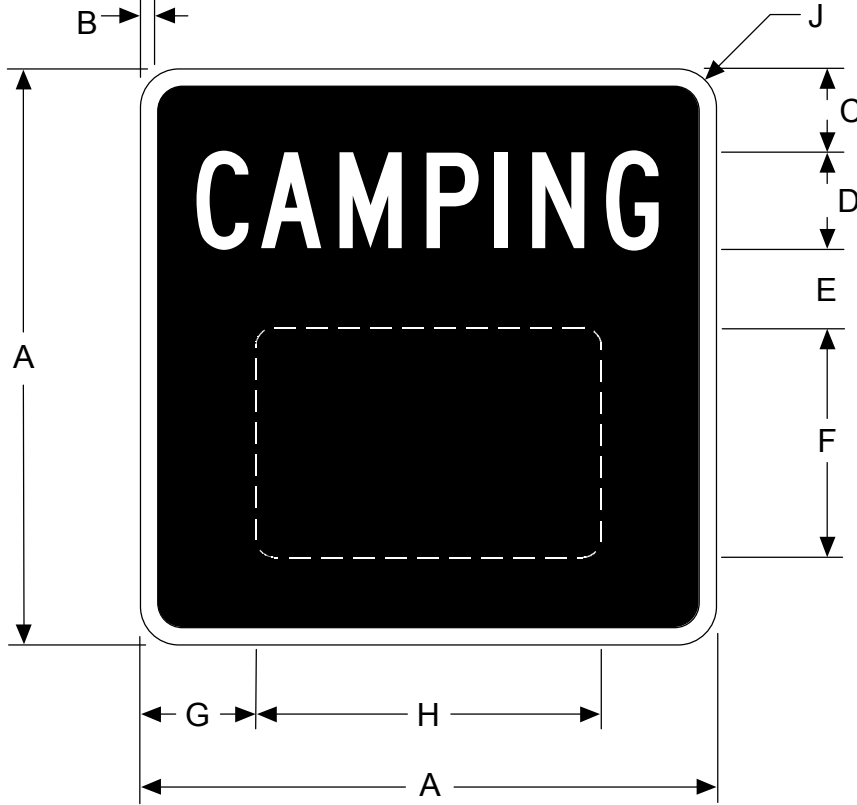

MUTCD NUMBER None

CODE SG42-8

***Alternate Messages:**
 FUEL or FOOD (Use Series 'E' Alphabet)
 LODGING or CAMPING (Use Series 'C' Alphabet)

Mileage Plate
 May be used under a business logo when the business is not visible from an Off-Ramp. Show mileage to nearest 1/4 mile.

SIGN SIZE (Inches)	DIMENSIONS (Inches)											
	A	B	C	D*	E	F	G	H	J	K	L	M
30 x 30	30	3/4	4-1/2	5E/C	4	12	6	18	1-7/8	4	2D	1

SIGN SIZE (mm)	DIMENSIONS (Millimeters)											
	A	B	C	D*	E	F	G	H	J	K	L	M
762 x 762	762	19	114	125E/C	102	305	152	457	48	102	50D	25

COLORS
BORDER & LEGEND - WHITE (REFLECTIVE)
BACKGROUND - BLUE (REFLECTIVE)

- THE POLICY FOR INTENDED USAGE OF THIS SIGN IS SHOWN ON REVERSE SIDE -

Gerry Kreis
 CHIEF, OFFICE OF SIGNS AND DELINEATION

7/10/03