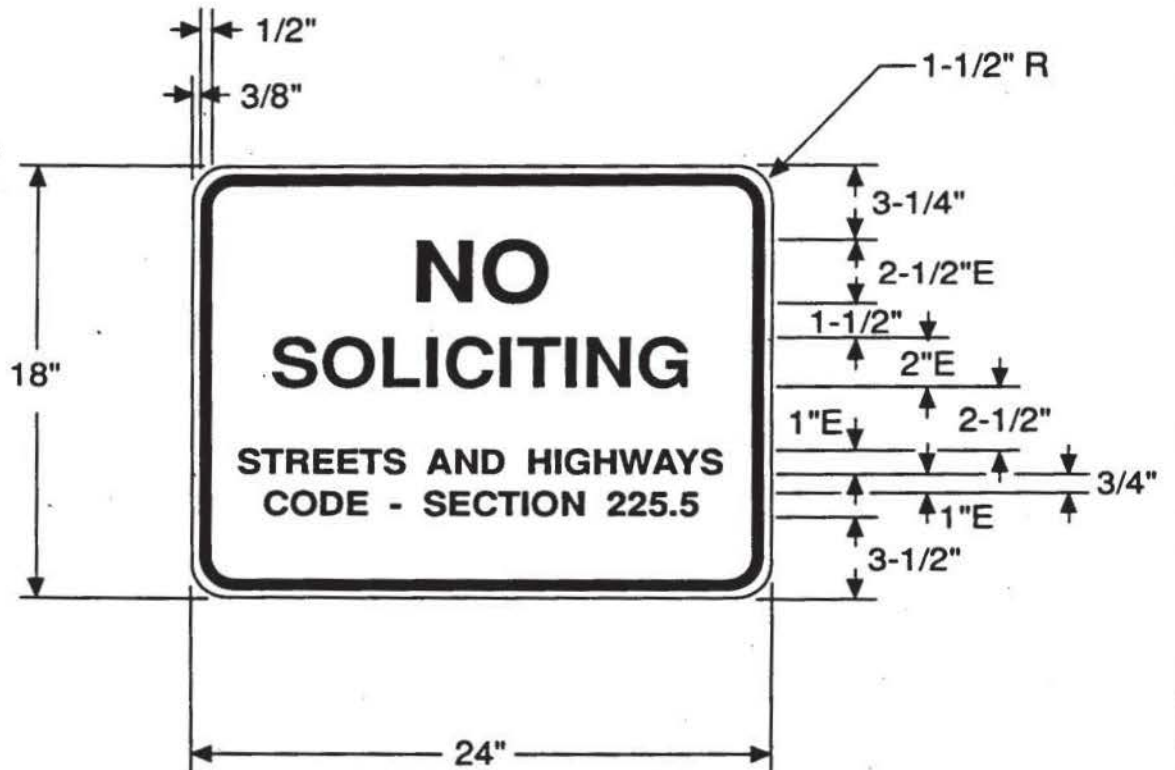

MUTCD NUMBER None

CODE S24

COLOR
BORDER & LEGEND - BLACK
BACKGROUND - WHITE (REFLECTIVE)

- THE POLICY FOR INTENDED USAGE OF THIS SIGN IS SHOWN ON REVERSE SIDE -

PR Lauderdale
DEPUTY CHIEF, DIVISION OF TRAFFIC OPERATIONS