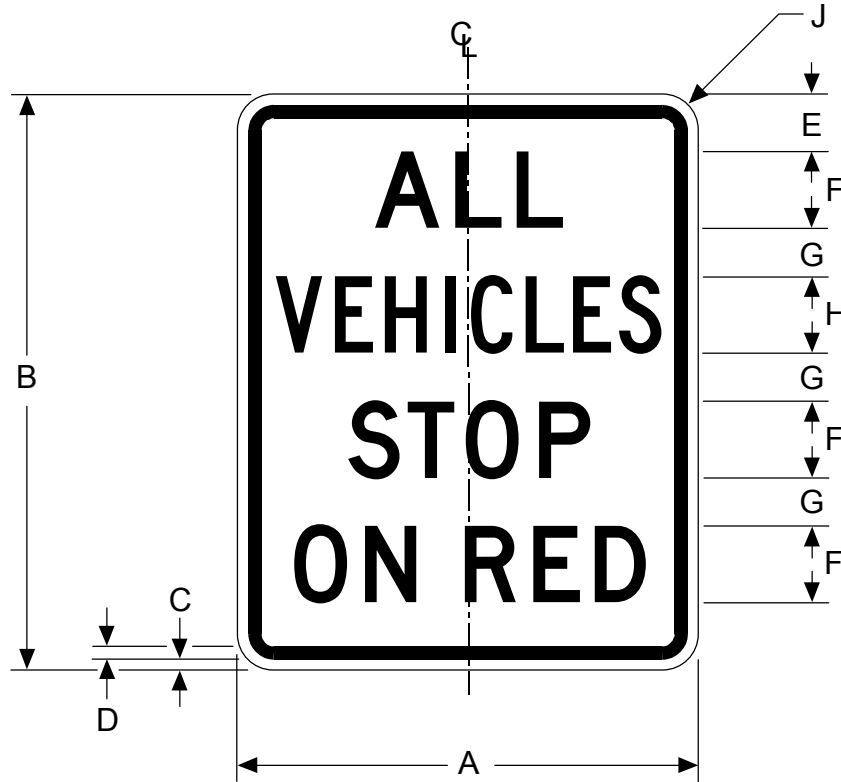

MUTCD NUMBER None

CODE R90-1

SIGN SIZE (Inches)	DIMENSIONS (Inches)								
	A	B	C	D	E	F	G	H	J
24 x 30	24	30	3/8	5/8	3	4D	2-1/2	4C	1-1/2

SIGN SIZE (mm)	DIMENSIONS (Millimeters)								
	A	B	C	D	E	F	G	H	J
610 x 762	610	762	10	16	76	100D	64	100C	38

COLORS
BACKGROUND - WHITE (Reflective)
LEGEND & BORDER - BLACK (Non-Reflective)

- THE POLICY FOR INTENDED USAGE OF THIS SIGN IS SHOWN ON REVERSE SIDE -

Gerry Meis
 CHIEF, OFFICE OF SIGNS AND DELINEATION