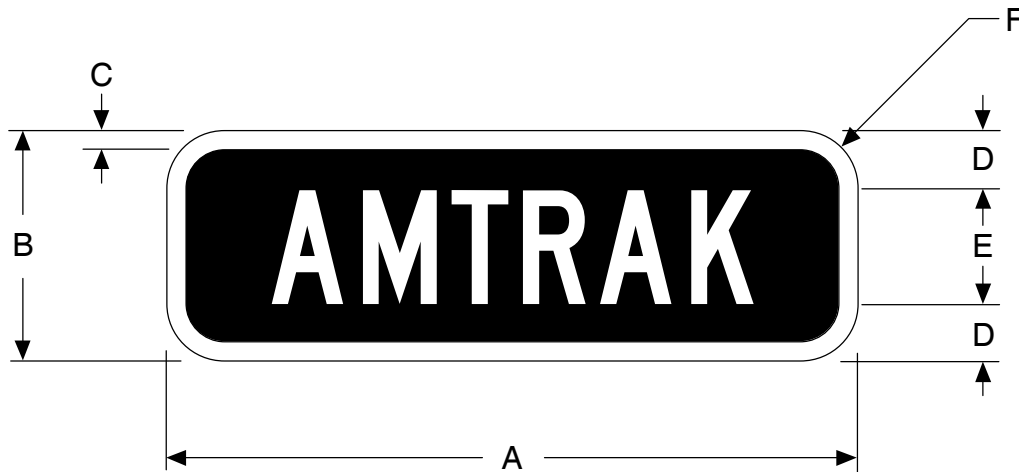

MUTCD NUMBER None

CODE G97A

Notes:

1. This sign is to be used only with the G97 symbol sign.
2. Alternate messages such as CALTRAIN or BART, etc. may be used to coincide with local terminology.

SIGN SIZE	DIMENSIONS (INCHES)					
	A	B	C	D	E	F
18 x 5	18	5	1/2	1	3C	1-1/2
24 x 6	24	6	1/2	1	4C	1-1/2
30 x 8	30	8	3/4	1-1/2	5C	1-7/8

SIGN SIZE	DIMENSIONS (INCHES)					
	A	B	C	D	E	F
457 x 127	457	127	13	26	75C	38
610 x 152	610	152	13	26	100C	38
762 x 203	762	203	19	39	175C	48

COLOR
BORDER & LEGEND - WHITE (Reflective)
BACKGROUND - GREEN (Reflective)