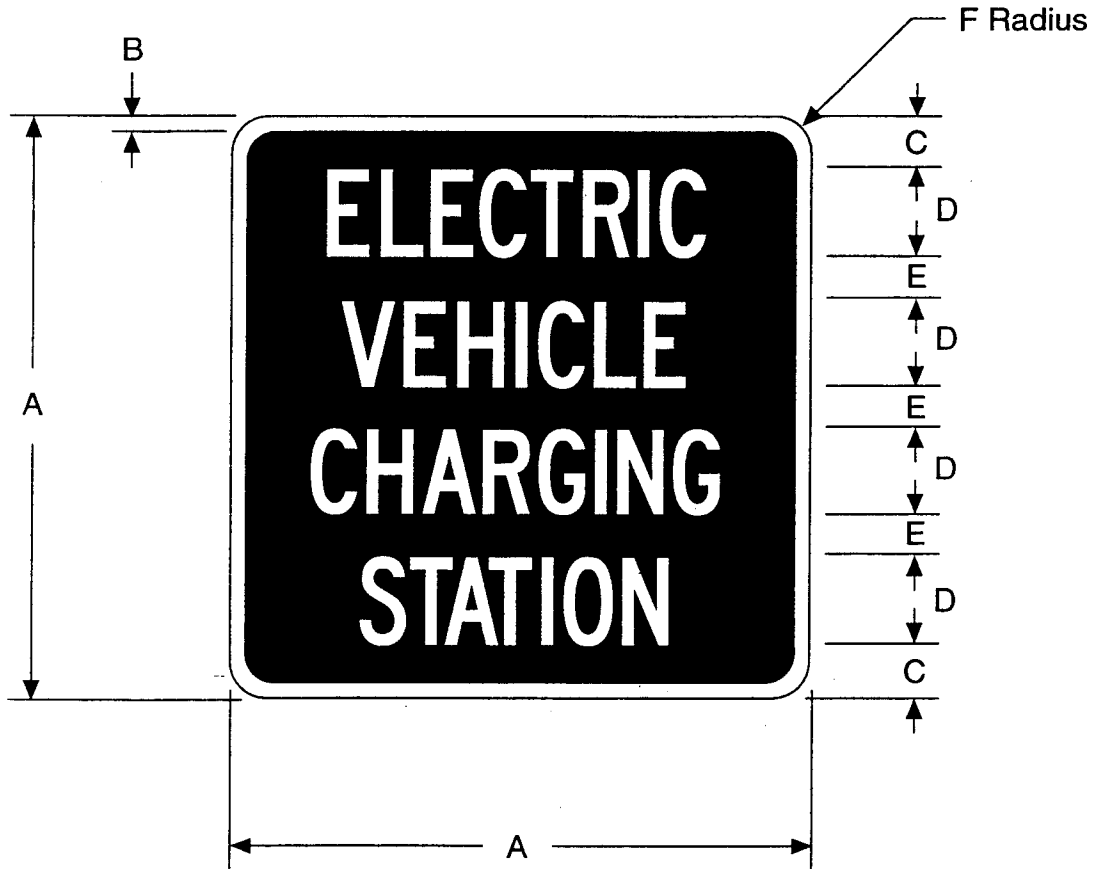

MUTCD NUMBER None

CODE G66-21

SIGN SIZE (Inches)	DIMENSIONS (Inches)					
	A	B	C	D	E	F
18 x 18	18	1/2	1-1/2	3C	1	1-1/2
24 x 24	24	1/2	2-1/8	4C	1-1/4	1-1/2
30 x 30	30	3/4	2-3/4	5C	1-1/2	1-7/8

COLORS
BORDER & LEGEND - WHITE (REFLECTIVE)
BACKGROUND - BLUE (REFLECTIVE)

- THE POLICY FOR INTENDED USAGE OF THIS SIGN IS SHOWN ON REVERSE SIDE -

George Nye
 CHIEF, OFFICE OF SIGNS AND DELINEATION

7/21/97
 DATE

REVISION

REVISION