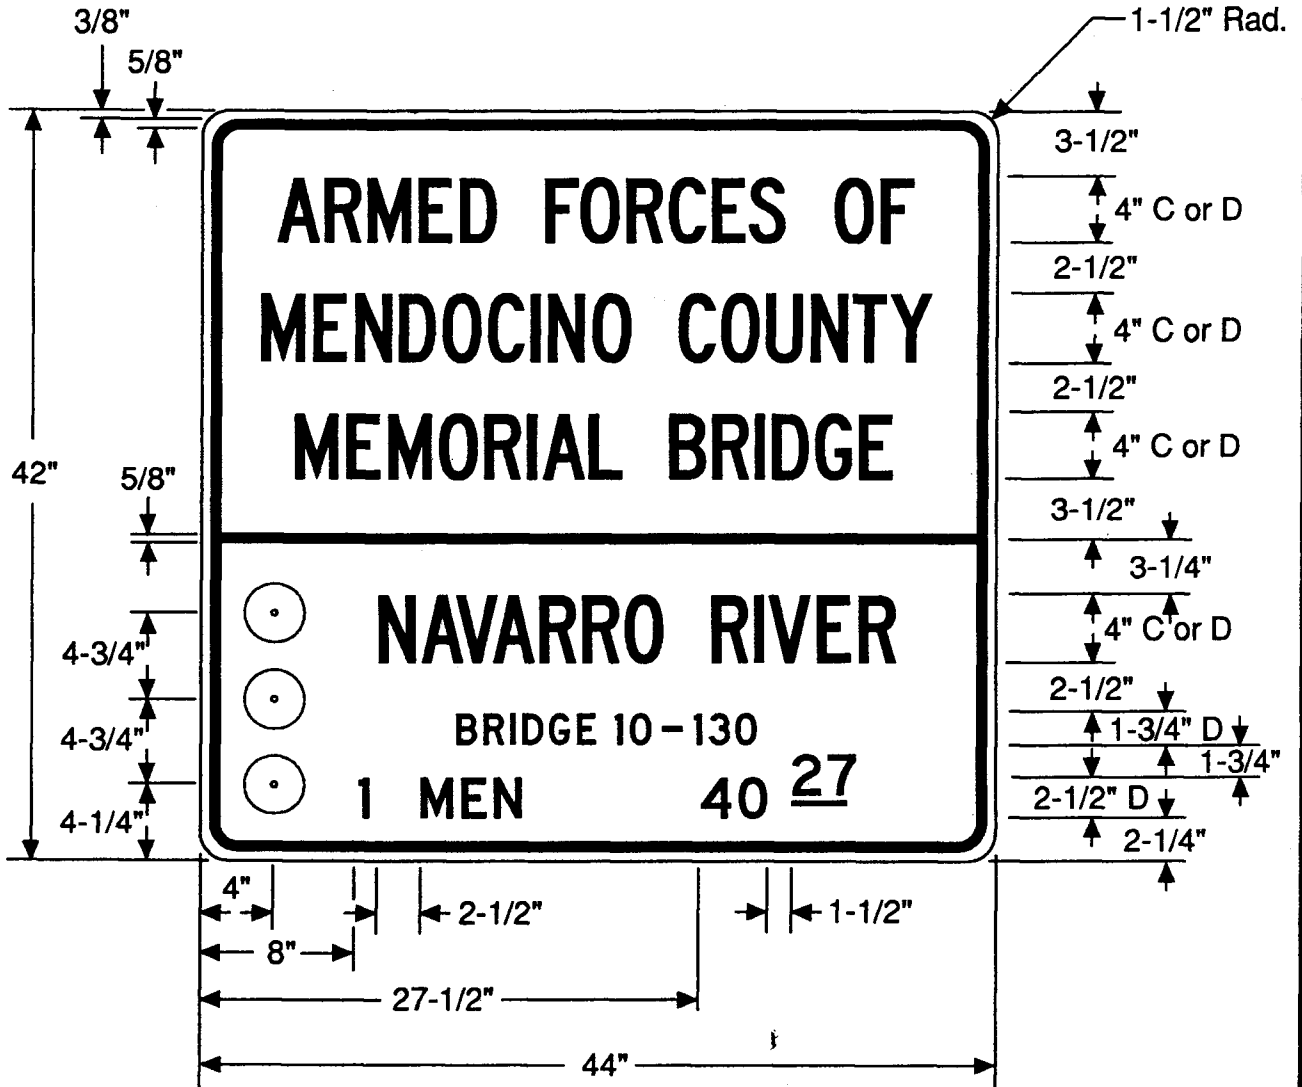

MUTCD NUMBER None

CODE G11-9

COLORS
LEGEND & BORDER - BLACK (NON-REFLECTIVE)
BACKGROUND - WHITE (NON-REFLECTIVE)

- THE POLICY FOR INTENDED USAGE OF THIS SIGN IS SHOWN ON REVERSE SIDE -

Henry Jones
CHIEF, OFFICE OF SIGNS AND DELINEATION